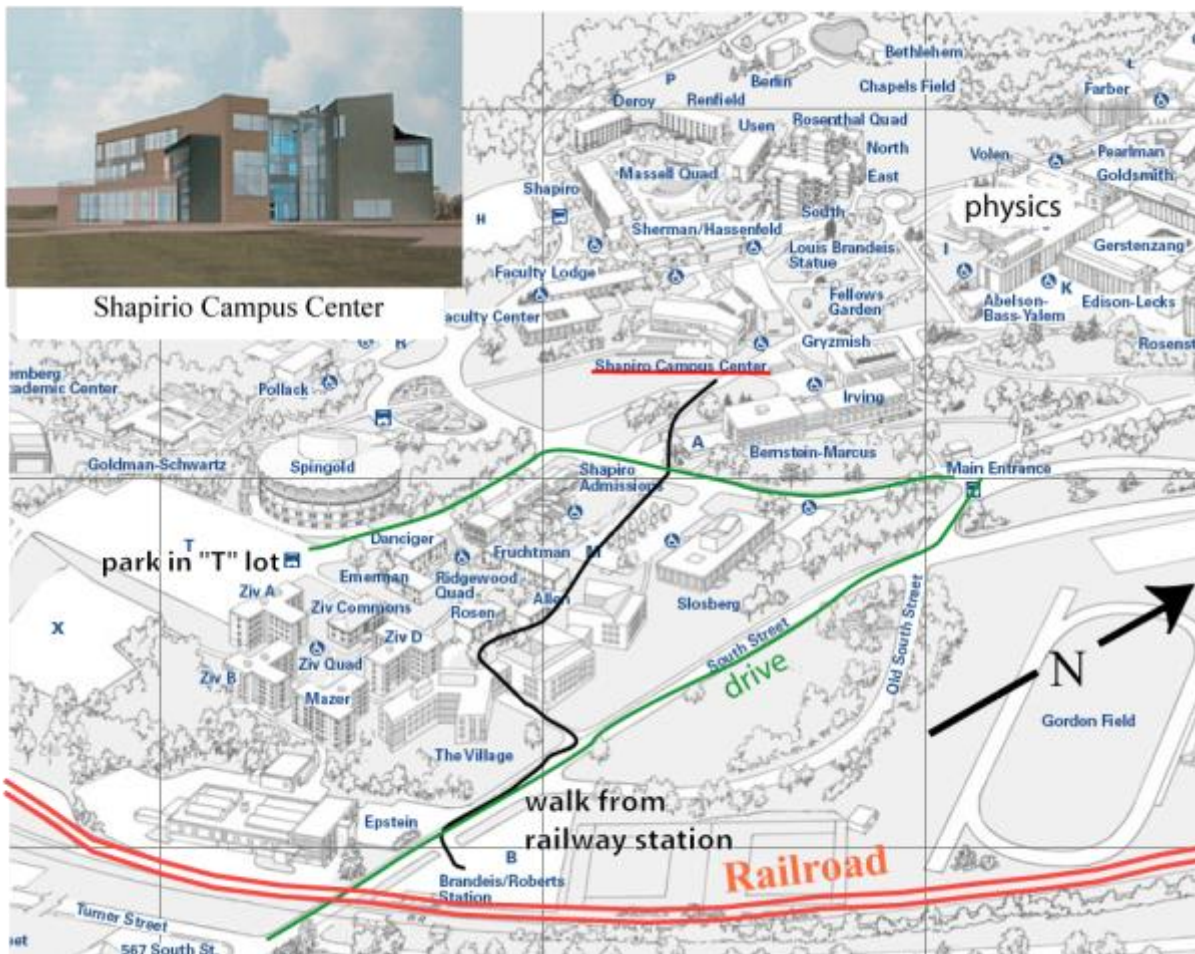

72nd New England Complex Fluids Workshop

Brandeis University

September 22, 2017

If you are walking from the train, first cross South St, head north and enter campus (on your left). Navigate through dormitories and proceed to the Shaprio Campus Center. Don't stop at Shapiro Admissions, Shapiro Science Center, or Shapiro Athletic Facility!

**Registration (and coffee / lunch) are in the Shaprio Campus Center, room 236.
Meeting is in the Shapiro Theater, located on the ground floor.**

If you are driving, enter Brandeis at the main entrance located north of the railroad tracks on South St. and ask the guard for a T-lot parking sticker. If there are no guards, proceed to T-lot and park. Walk back the way you drove in. When you arrive at the intersection with the circular campus road you will see the Shaprio Campus Center in front of you. If you get a parking ticket, please give it to us and we'll tear it up for you!

Driving directions: <http://www.brandeis.edu/about/visiting/directions.html>

Train schedule: <http://www.mbt.com/>. Take the Fitchburg/South Acton rail line; our stop: Brandeis/Roberts Station. There is an outbound train that arrives at Brandeis at 9:10 AM. There are inbound trains departing Brandeis at 03:54 PM and 05:12 PM.